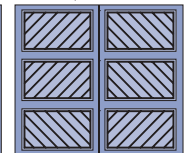

A2 • ALICANTE*
CLOSED SQUARE

*Closed Arch not available

*Closed Arch not available