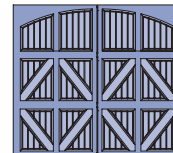

V1 • VALENCIA
CLOSED ARCH