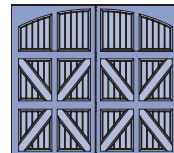

S1 • SANTIAGO
CLOSED ARCH